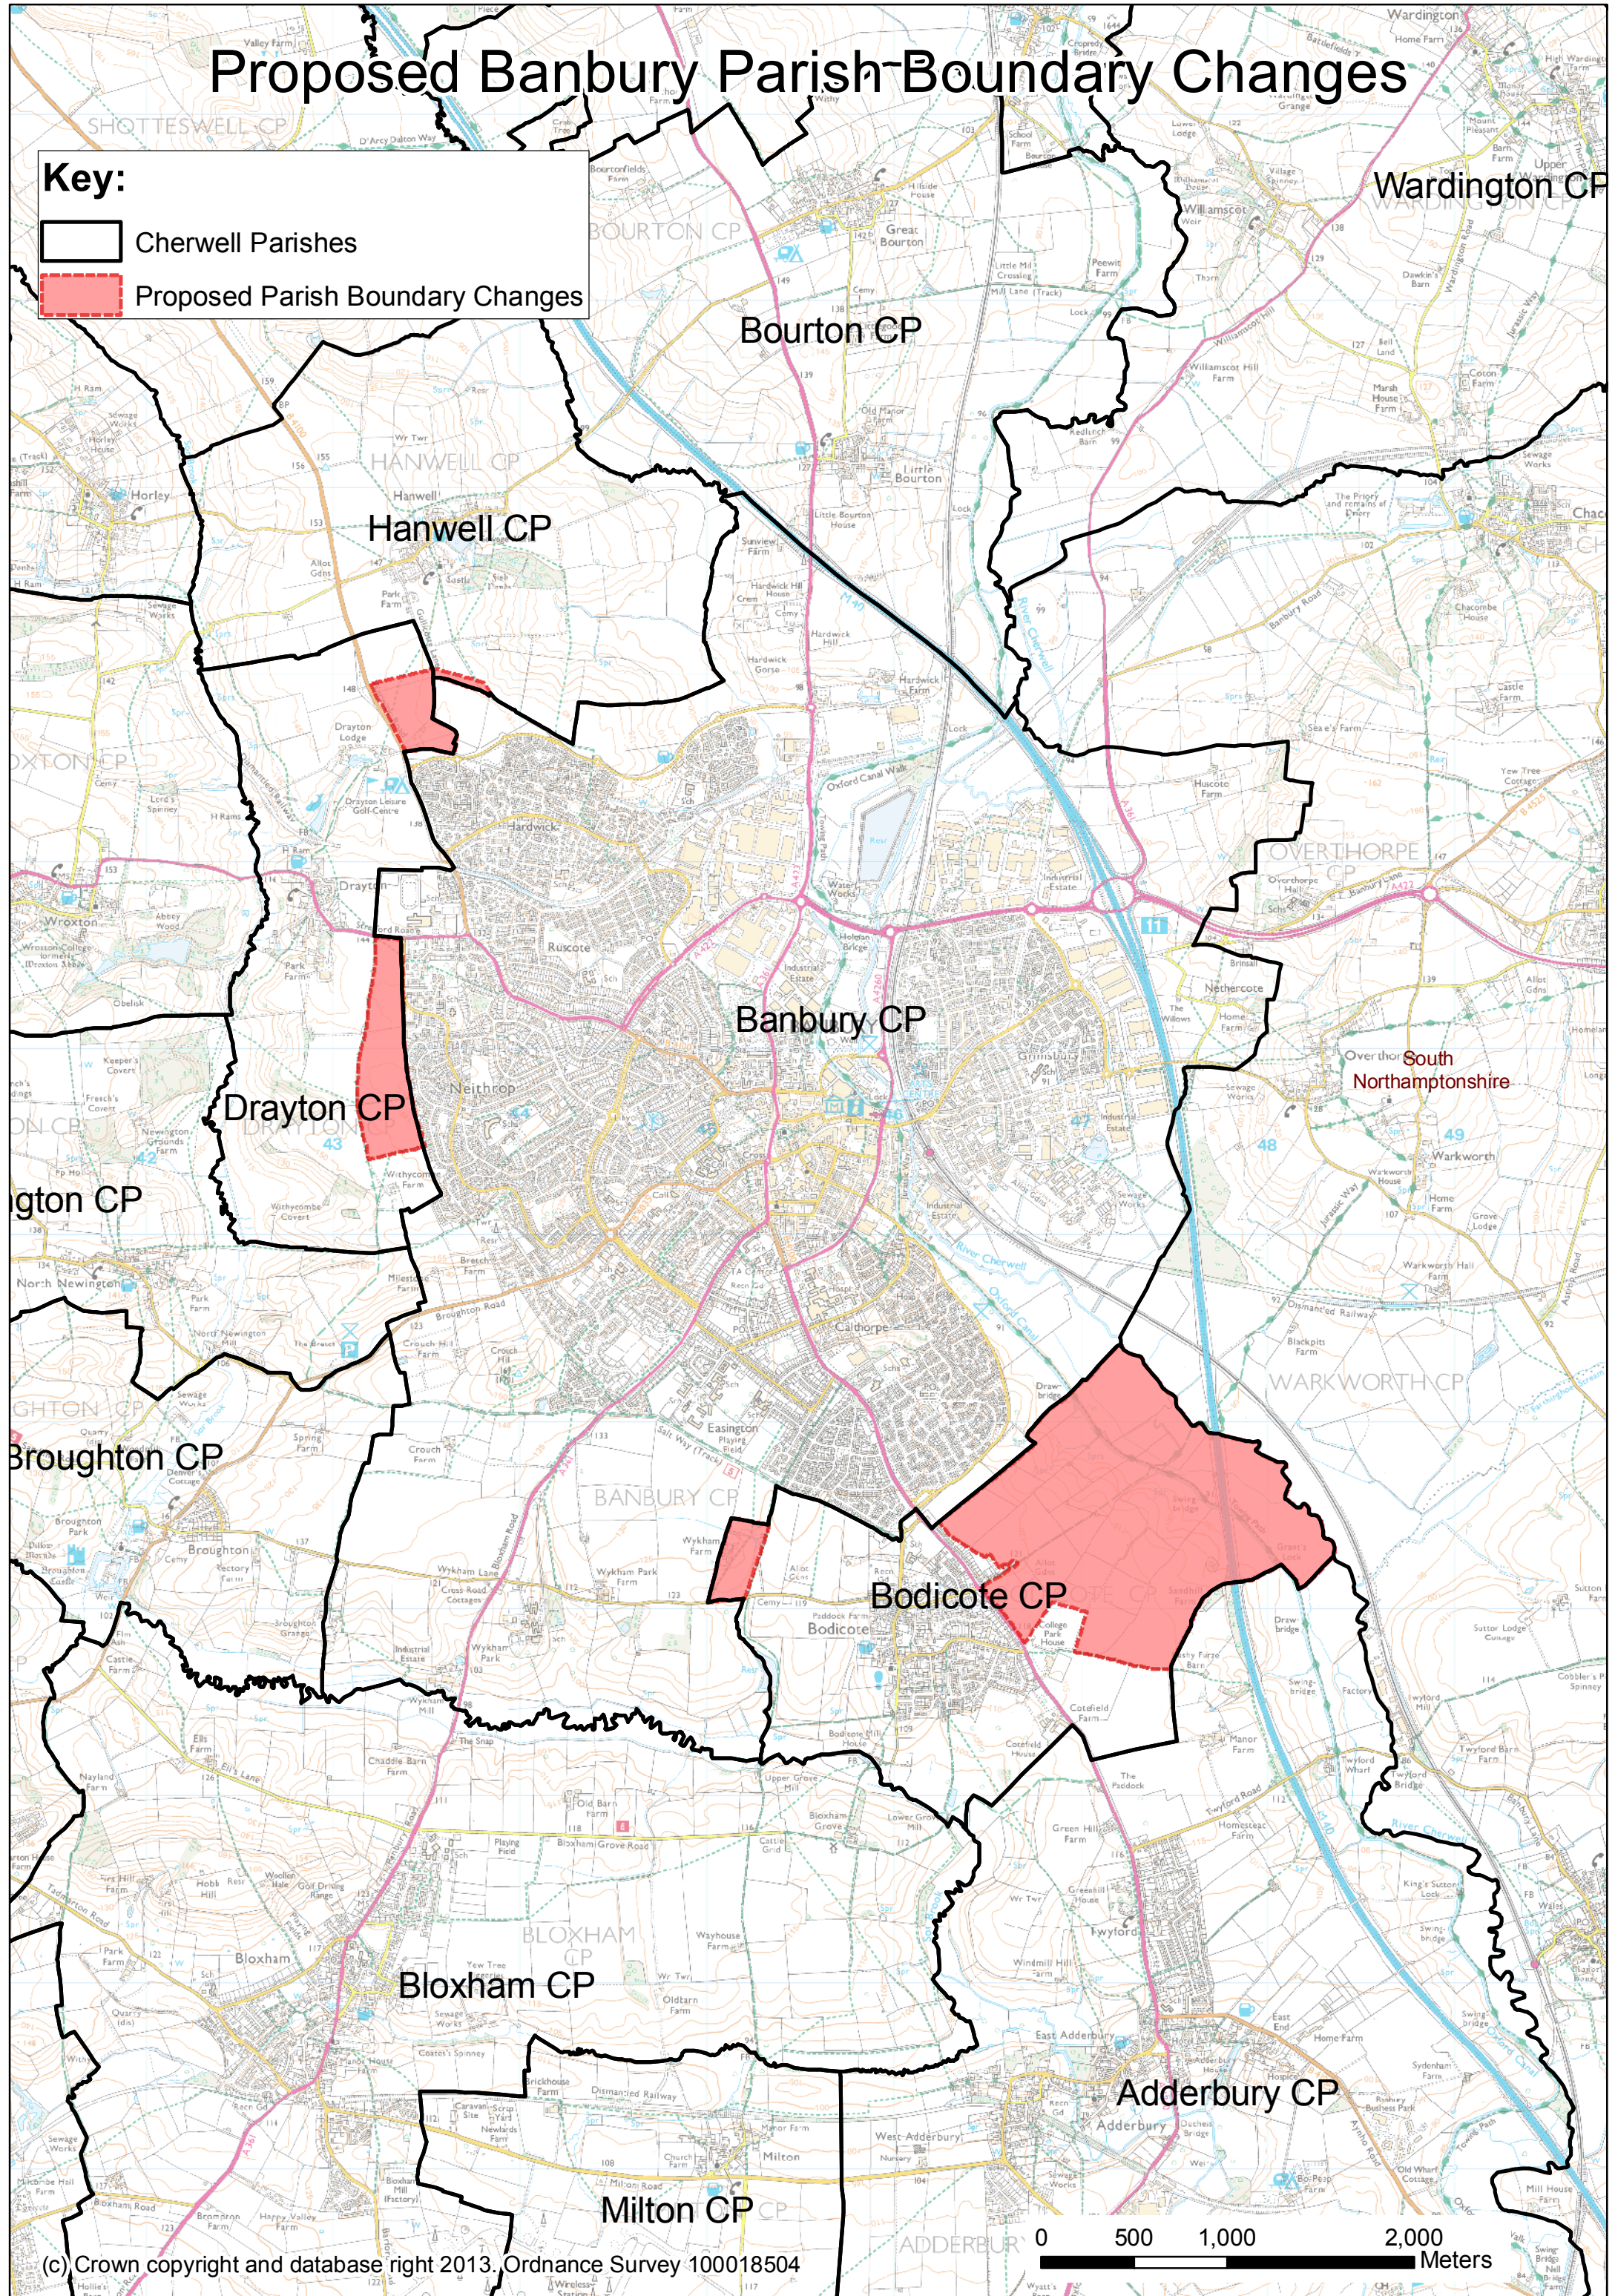

Proposed Banbury Parish Boundary Changes

Key:

-  Cherwell Parishes
-  Proposed Parish Boundary Changes

Overthorpe South Northamptonshire